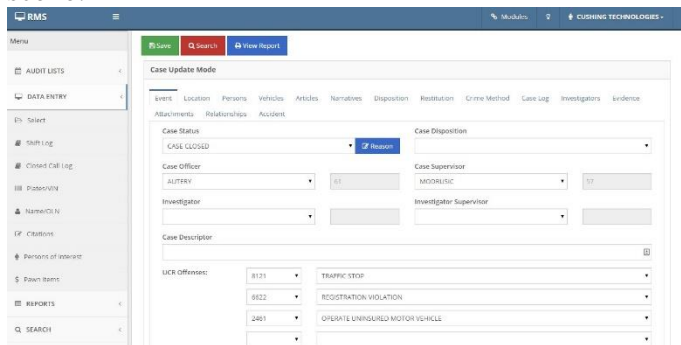

PSIMS Anywhere EMS & Fire

No matter the device you are using or where you are, you will now have the PSIMS Suite of applications at your fingertips. With layouts that fit the device you choose.

Familiarity

The technology may be new but the flow of data entry has remained similar so you aren't busy relearning a new system. As well as all the applications you use in PSIMS are now in PSIMS Anywhere.

Records Management

Manage your calls with full data entry and editing on scene.

Calls For Service

Ability to get a live feed from your PSIMS CAD or initiate your own call for transports, inspections, etc.

Integrated EMD & EMFD data.