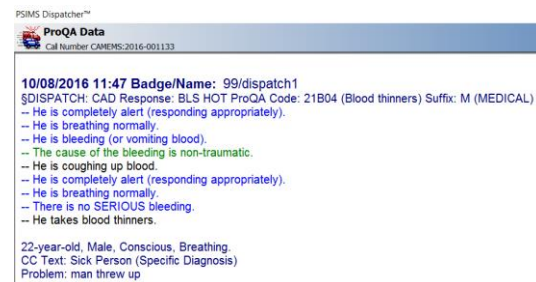

Manage your calls with full data entry and editing on scene.

Calls For Service

Ability to get a live feed from your PSIMS CAD or initiate your own call for transports, inspections, etc.

Integrated EMD & EMFD data.