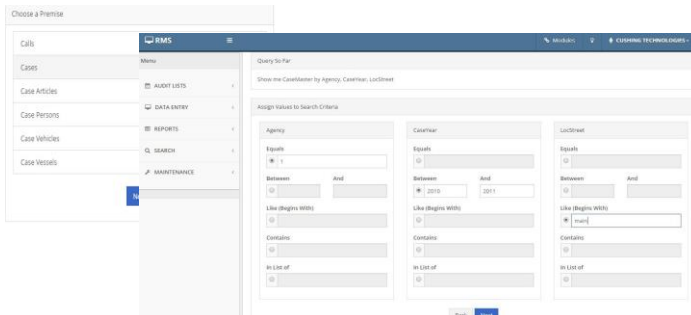

Forms

Print your paper forms with the data prefilled. Use our default forms or we can import your form into the system.

INCIDENT REPORT										NFIRS 1	
FILL IN THIS REPORT BY YOUR OFFICER										<input type="checkbox"/> CRUISE <input type="checkbox"/> CHARGE	
FIRE DEPARTMENT INCIDENT NO. EXT. NO. DIV. PEAR. DAY OF WEEK ALARM TIME ARRIVAL TIME TIME IN SERVICE PERIODIC NO.										<input type="checkbox"/> OPEN <input type="checkbox"/> SHUT	
TYPE OF SITUATION FOUND TYPE OF ACTION TAKEN											
FIELD PRIORITY USE INCIDENT FACTOR											
CORRECT ADDRESS ZIP CODE DENVER TRACT											
OCCUPANT NAME LAST, FIRST, MI TELEPHONE ROOM OR APPT.											
OWNER NAME LAST, FIRST, MI ADDRESS TELEPHONE											
METHOD OF ALARM FROM PUBLIC DISTRICT SHIFT NO. ALARMS											
NUMBER FIRE SERVICE PERSONNEL RESPONDED NUMBER RESOURCES RESPONDED NUMBER ALARMS APPARATUS RESPONDED NUMBER OTHER VEHICLES RESPONDED											

Staff Module

You can now keep up with all of your staffing needs from within the application. Anything from access rights, resetting passwords, medications, etc...

Messaging

Internal real time chat and mail system. Whether you need to an impromptu chat room to discuss details of a case or if you need the ability to send a message to be read by users later, we got you covered.

Show Me Queries

A simple wizard that allows you to search on any field and return the results how you want. All without having to know any database language.

Dashboards

All of your pertinent statistics presented in easy to read graphs on the dashboard of each application in PSIMS Anywhere.