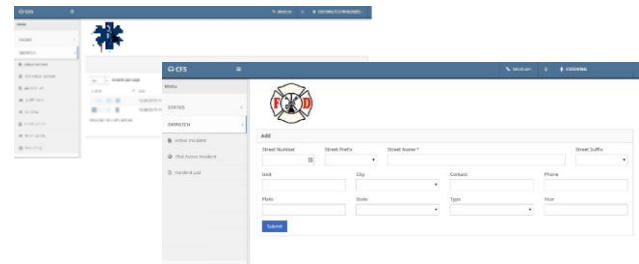

The technology may be new but the flow of data entry has remained similar so you aren't busy relearning a new system. As well as all the applications you use in PSIMS are now in PSIMS Anywhere.

Records Management

Manage your calls with full data entry and editing on scene.

Calls For Service

Ability to get a live feed from your PSIMS CAD or initiate your own call for transports, inspections, etc.

Integrated EMD & EMFD data.