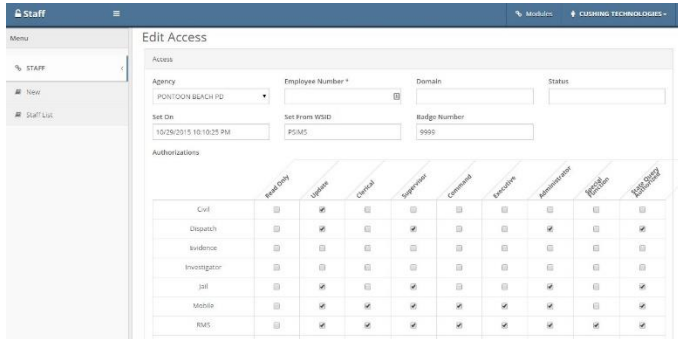

Staff Module

You can now keep up with all of your staffing needs from within the application. Anything from access rights, resetting passwords, medications, etc...

Messaging

Internal real time chat and mail system. Whether you need to an impromptu chat room to discuss details of a case or if you need the ability to send a message to be read by users later, we got you covered.