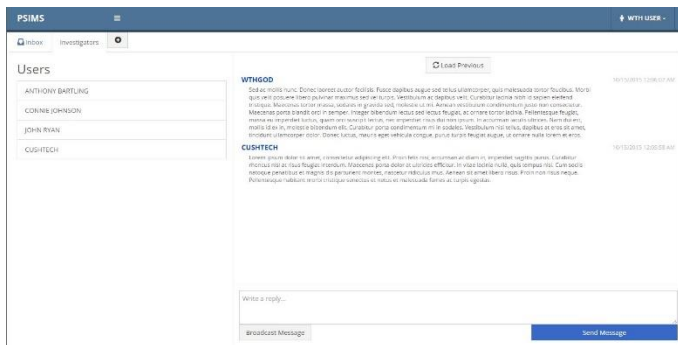

Staff Module

You can now keep up with all of your staffing needs from within the application. Anything from access rights, resetting passwords, medications, etc...

Messaging

Internal real time chat and mail system. Whether you need to an impromptu chat room to discuss details of a case or if you need the ability to send a message to be read by users later, we got you covered.

Show Me Queries

A simple wizard that allows you to search on any field and return the results how you want. All without having to know any database language.

Dashboards

All of your pertinent statistics presented in easy to read graphs on the dashboard of each application in PSIMS Anywhere.

*All your data available
Any device
Anywhere*

Never Type The Same Word Twice!